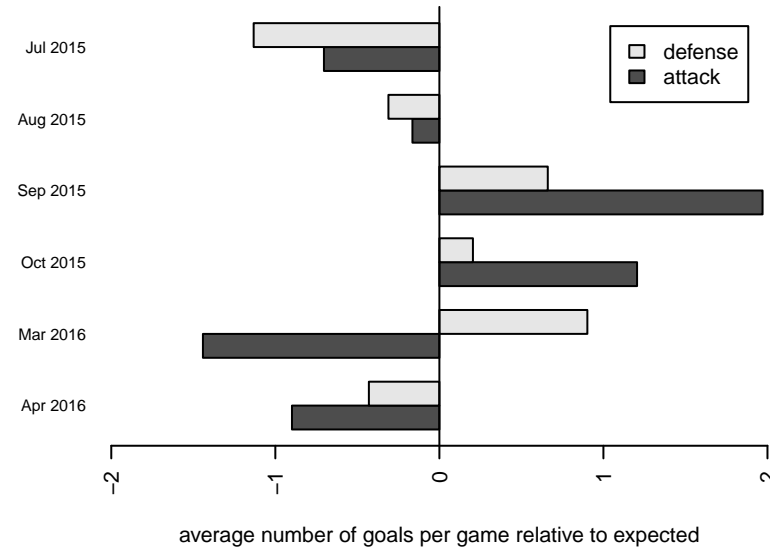

Performance relative to 13 month average