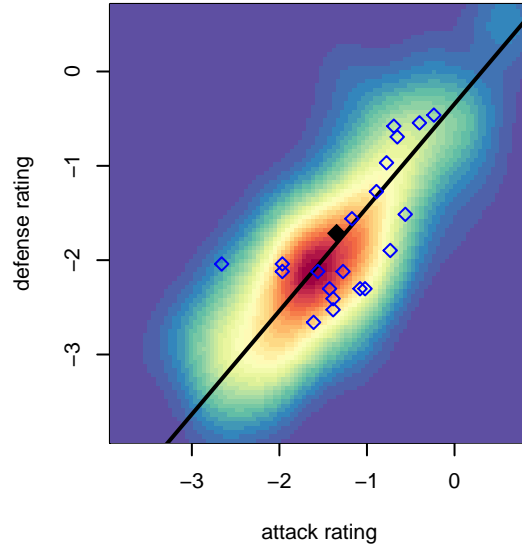

**attack and defense rating
relative to others at age
and all opponents in last 13 months**