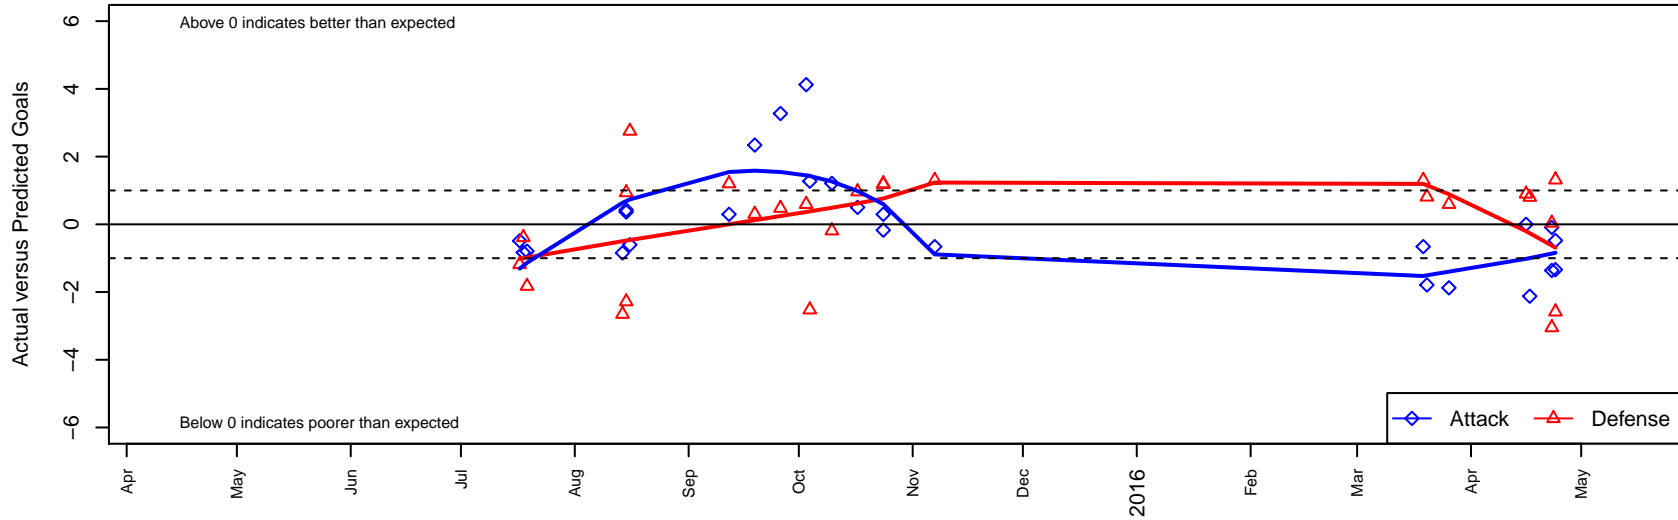

# ASE Royal G04

Academy of Soccer Excellence  
 Pasco, WA  
 G04 total strength=357  
 attack=0.26 defense=0.18  
 fall league = PSPL-Inland Div 1 U11  
 spr league = Spr PSPL-Inland Div 1 U11  
 notes= Nunez 2015

**ASE Royal G04**  
 Dots are actual minus expected GF (blue circles) and GA (red triangles).  
 Blue line is smoothed change in attack strength. Red is smoothed change in defense strength.

**attack and defense variance (black dot)  
relative to other teams  
and top 10 in region**