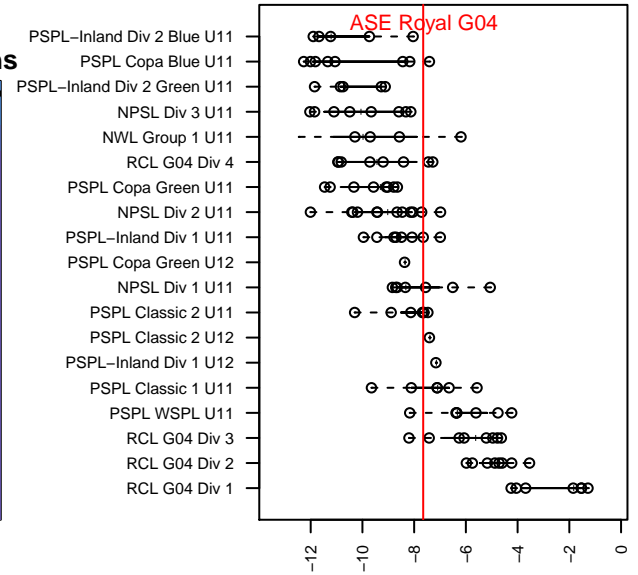

**attack and defense rating
relative to others at age
and all opponents in last 13 months**